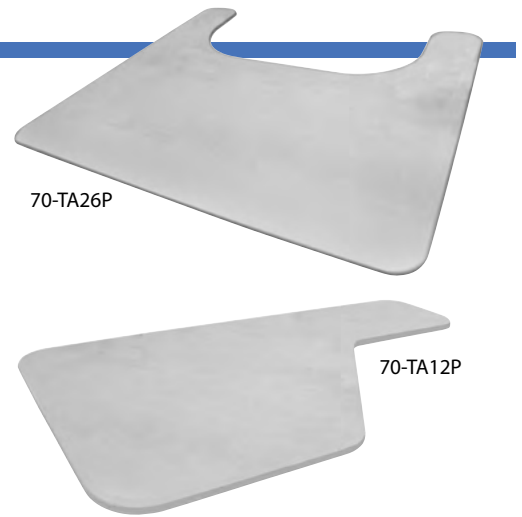

Trays (E0950)

Polycarbonate trays are $\frac{3}{8}$ " thick and guaranteed against breaking for four years from the date of purchase.

Part No.	Size	W	D	Dealer Cost	Sugg. Retail
Polycarbonate					
70-TA12P	Half Tray	12"	22"	\$42.00	\$84.00
70-TA18P	Child Tray	18"	19"	\$62.00	\$124.00
70-TA20P	Junior Tray	20"	20"	\$63.00	\$126.00
70-TA22P	Teen Tray	22"	18"	\$78.00	\$156.00
70-TA24P	Adult Tray	24"	22"	\$95.00	\$190.00
70-TA26P	X-Wide Tray	26"	24"	\$106.00	\$212.00
70-TA28P	2X-Wide Tray	28"	24"	\$117.00	\$234.00

Polycarbonate Blanks

70-TA20PB	Junior Tray Blank	20"	20"	\$58.00	\$116.00
70-TA22PB	Teen Tray Blank	22"	18"	\$73.00	\$146.00
70-TA24PB	Adult Tray Blank	24"	22"	\$90.00	\$180.00
70-TA26PB	X-Wide Tray Blank	26"	24"	\$101.00	\$202.00
70-TA28PB	2X-Wide Tray Blank	28"	24"	\$112.00	\$224.00

Tray Dimensions

Don't See It?
Just Ask!

Tray Accessories

Part No.	Description	Sugg. Retail
70-TA100	Toggle Style Tray Clamp	\$66.00/pr
70-TA105-B	Z Brackets – 8" long, black	\$56.00/pr.
70-TA130	Tray Straps – hook and loop; 2 per set	\$78.00/set
70-TA109	Sliding Tray Bracket	\$42.00 ea.