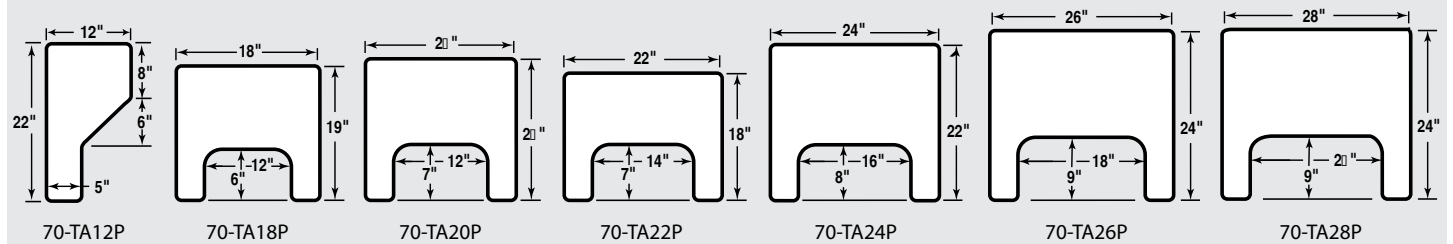

Tray Dimensions

Don't See It?
Just Ask!